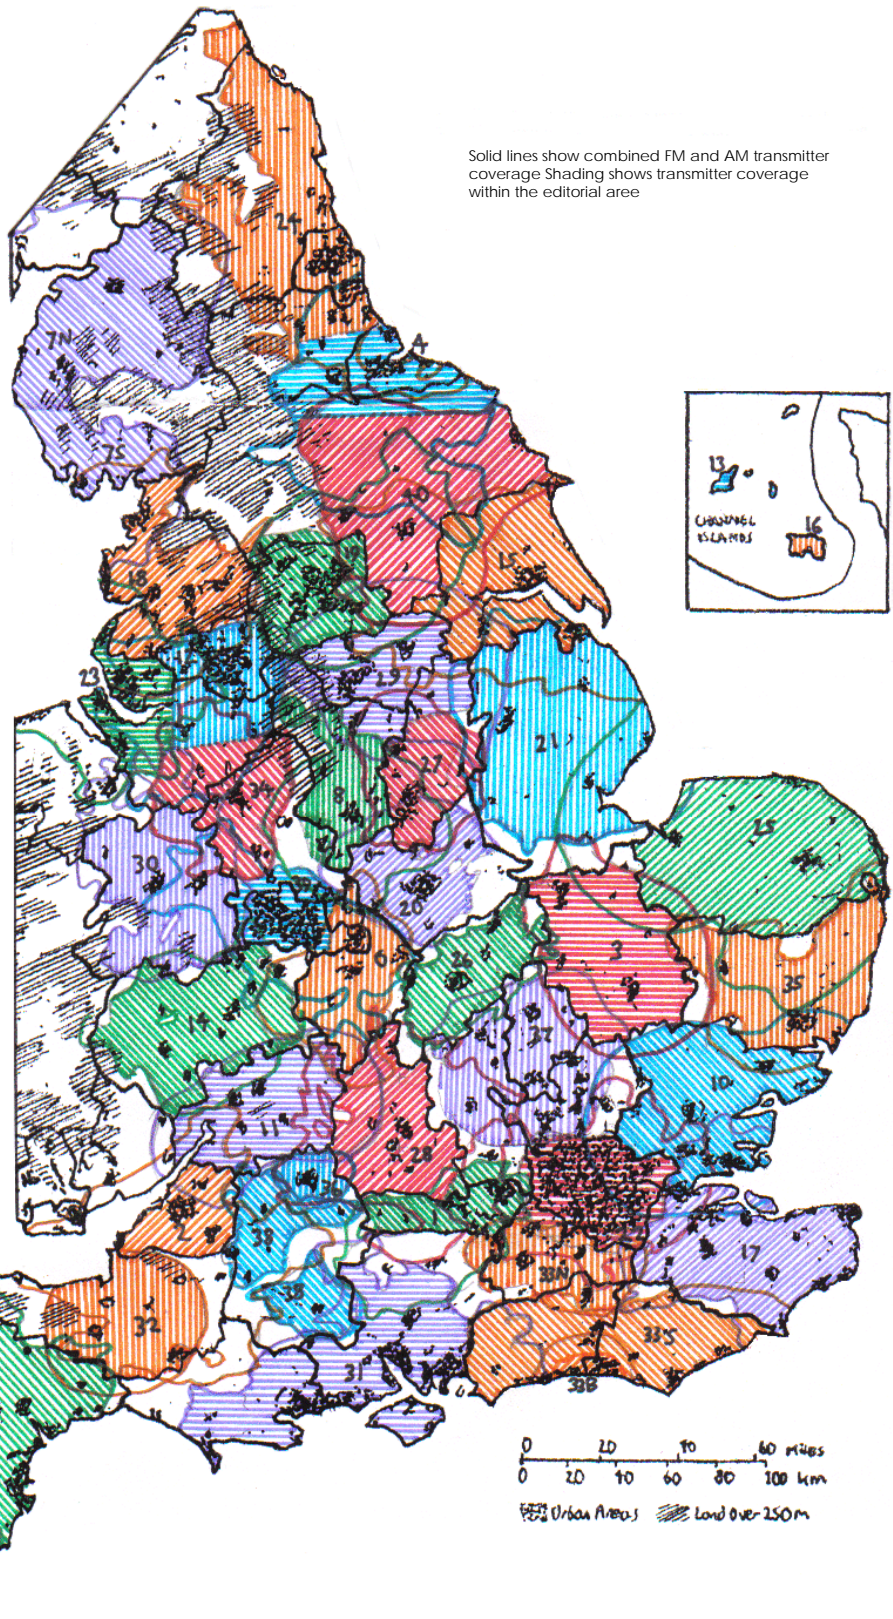

BBC RADIO CLEVELAND		DAB B4 ■
Mixed Format	BBC NORTH	760 000
Cleveland, Durham, N N Yorks	95.0 Blisdale	10
Whitby, North Yorkshire	95.8 Whitby	0.1
<i>31/12/1970 (Radio Teeside until 1974)</i>		

BBC RADIO CORNWALL		DAB B5 ■
Mixed Format	BBC SOUTH WEST	460 000
East Cornwall & West Devon	95.2 Caradon Hill	4.3
West Cornwall	103.9 Redruth	18
Isles of Scilly	96.0 Isles of Scilly	0.06
East Cornwall	65.7 Bodmin	0.5
West Cornwall	630 Redruth MF	2
<i>17/1/1983</i>		

BBC COVENTRY AND WARWICKSHIRE		DAB B6 ■
Mixed Format	BBC MIDLANDS RADIO	1 100 000
Coventry & N Warwickshire	94.8 Meriden	2.2
South & Central Warwicks	103.7 Lark Stoke	1.4
Nuneaton, Warwickshire	104.0 Nuneaton	0.05
<i>17/1/1989 (as BBC CWR, became opt-out of WM in 1995, separate station from 2004)</i>		

BBC RADIO CUMBRIA		B7 ■
Mixed Format	BBC NORTH	490 000
News and information splits into North (N) and South (S)		
North Cumbria (N)	95.6 Sandale	15
West Cumbria (N)	104.1 Whitehaven	1.0
Keswick (N)	104.1 Keswick Forest	0.03
South Cumbria (S)	96.1 Morecambe Bay	3.2
Kendal, Cumbria(S)	95.2 Kendal	0.1
Windemere & Ambleside (S)	104.2 Windemere	0.065
North Cumbria (N)	756 Carlisle	1
West Cumbria (N)	1458 Whitehaven	0.5
South Cumbria (S)	837 Barrow	1
<i>24/11/1973 (North, R Carlisle until 17/1/1983), 1982 (South, as R Furness)</i>		

Solid lines show combined FM and AM transmitter coverage Shading shows transmitter coverage within the editorial area

0 20 40 miles
0 20 40 60 80 100 km
Urban Areas Land over 250m